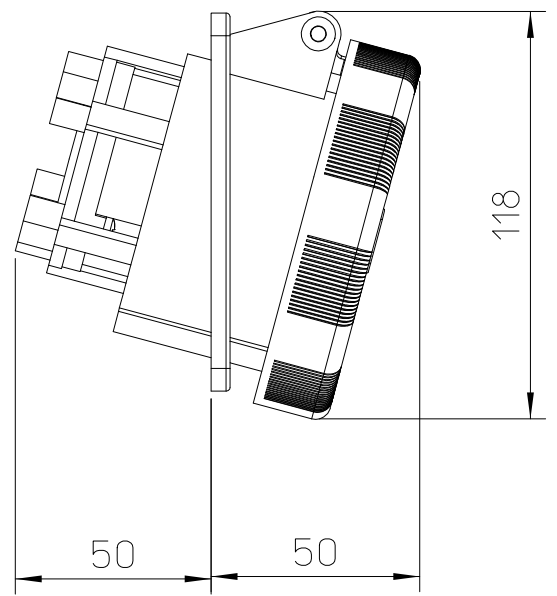

Diritti riservati All rights reserved

dimensions in mm	PEW 3275 PI bulkhead mounting housings, sockets, 3 poles + N + PE, 32A	Scale	
Date 18/05/17		1:2	
Sign. C. Mainini			