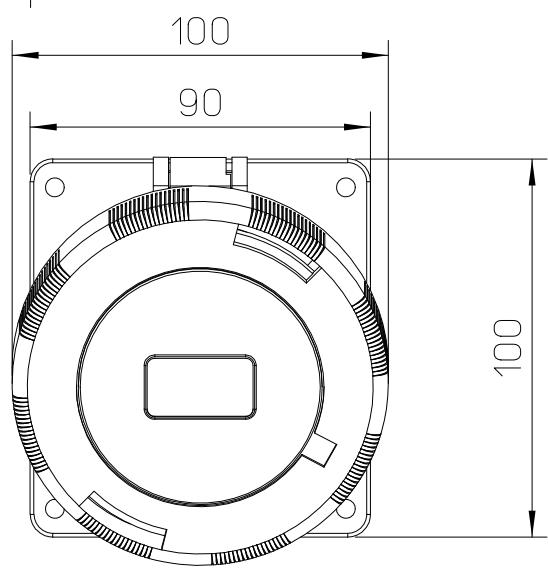

Diritti riservati All rights reserved

dimensions in mm	PEW 3275 PI bulkhead mounting housings, sockets, 3 poles + N + PE, 32A	Scale	
Date 18/05/17		1:2	
Sign. C. Mainini			