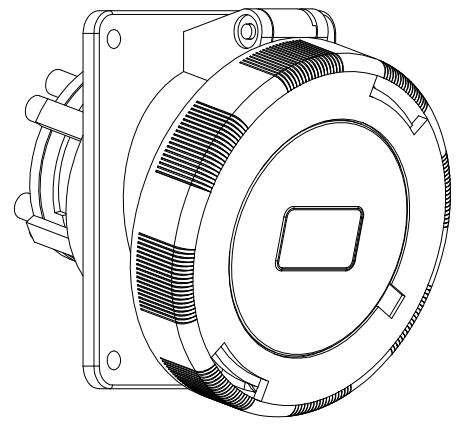

Diritti riservati All rights reserved

dimensions in mm	PEW 3275 PI bulkhead mounting housings, sockets, 3 poles + N + PE, 32A	Scale	
Date 18/05/17		1:2	
Sign. C. Mainini			