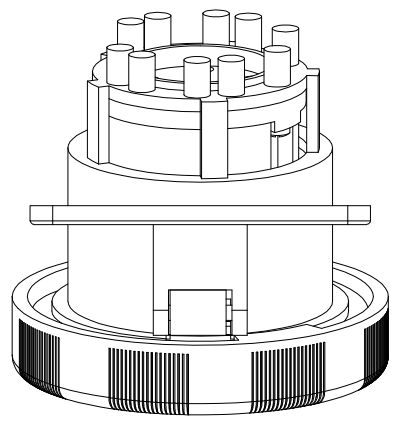

Diritti riservati All rights reserved

dimensions in mm	PEW 3275 PI bulkhead mounting housings, sockets, 3 poles + N + PE, 32A	Scale	
Date 18/05/17		1:2	
Sign. C. Mainini			