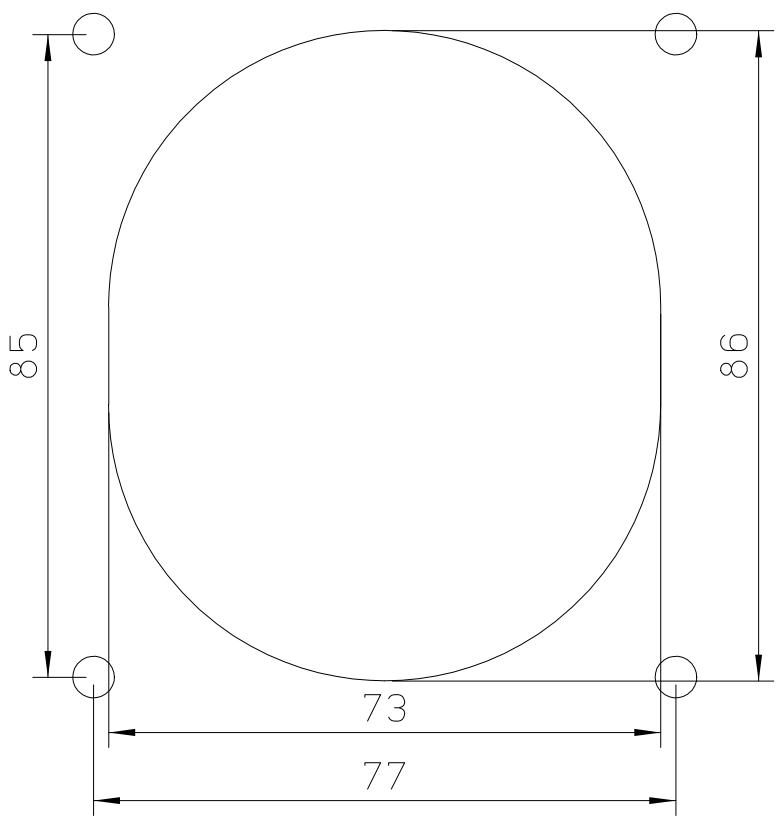

Diritti riservati All rights reserved

dimensions in mm	PEW 3275 PI bulkhead mounting housings, sockets, 3 poles + N + PE, 32A	Scale	
Date 18/05/17		1:2	
Sign. C. Mainini			